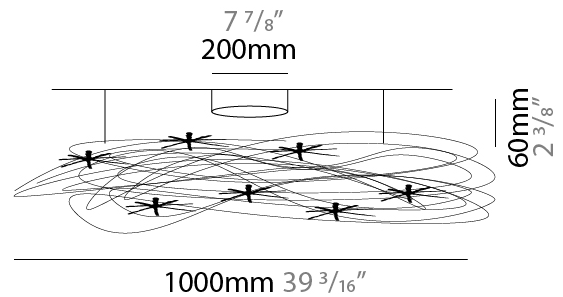

PROJECT
TYPE
SPECIFIER
QUANTITY
DATE

CONFUSIONE SURFACE

D132002

base number

1. To build a product code in our configurator select the specify button on the base model # product page
2. To build a manual product code on this datasheet choose from the options listed below in blue font and add the suffix to the base model #

GENERAL

Series: Confusione
Brand: Knikerboker
Division: Design
Mounting Type: Surface
Mounting Location: Ceiling
Subcategory: Ambient

PHYSICAL

Shape: Round
Diameter (mm): 1000
Diameter (in): 39 ³/₁₆
Light Distribution: Direct / Indirect
Fixture Finish: ANA
Fixture Material: Aluminum

ELECTRICAL

Number of Lamps: 15
Lamp Type: LED
Input Wattage (W): 18
Bulb Included: Bulb Included
Total Output Wattage (W): 15
Max. Wattage Per Lamp (W): 1
Lamp Base: G4
Dimming: 0-10V Dimming / Phase Dimming (120Vac Only)
Driver Included: Yes
Driver Location: Integrated
Driver Type: Constant Voltage - Universal
Driver Class: Class 2
Input Voltage (V): 120 - 277
Output Voltage (V): 12
Upon Request: (Not included - see components) Remote: 0-10Vdc dimming / Phase dimming @120Vac only / (Included) Integral: Non-dimming 277Vac

LED

Number of LEDs: 15
Color Temperature (°K): 3000
Max. Delivered Lumen (lm): 1200
CRI: >80 CRI

OPTICAL

RATINGS AND CERTIFICATIONS

Certified By: CSA Certified to UL and CSA Standards
IP rating: IP20